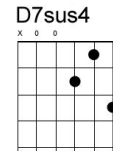

One Fine Day

by Gerry Goffin and Carole King (1963)

G Em7 C D7sus4

G G D D
One fine day, you'll look at me
Em Em C C
And you will know our love was, meant to be

G Em C D7 G Em7 C D7sus4
One fine day, you're gonna want me for your girl

G G D D
The arms I long for, will open wide
Em Em C C
And you'll be proud to have me, right by your side
G Em C D7 G C G G
One fine day, you're gonna want me for your girl

Dm7 G9 Dm7 G9
Though I know you're the kind of boy
C Cmaj7 C6 Cadd9
Who only wants to run around
Em7 A9 Em7 A9
I'll keep waiting, and, someday darling
D C Am7 C(½) D(½)
You'll come to me when you want to settle down, oh